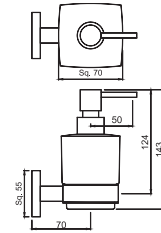

Kubix Prime

AKP-CHR-35735P Soap Dispenser with Glass bottle