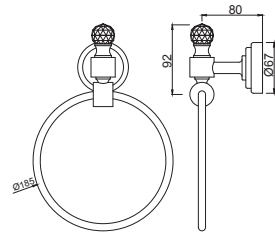

AHS-CHR-1581 Towel Shelf with Lower Hanger (Stainless Steel)

Hotelier

AHS-CHR-1581H Towel Shelf with Lower Hanger (Stainless Steel) with Hooks

Rendezvous Crystal Collection

ACT-GLD-8881B Towel Shelf 450 mm Long

ACT-GLD-8871 Glass Shelf 550 mm Long

ACT-GLD-8811 Towel Rail 600 mm Long

ACT-GLD-8833 Soap Dish

ACN-GLD-8851 Toilet Paper Holder

Rendezvous Crystal Collection

ACT-GLD-8881 Towel Shelf 600 mm Long

ACT-GLD-8821 Towel Ring

ACT-GLD-8841 Tumbler Holder

ACT-GLD-8861 Double Coat Hook

ACT-GLD-8891 Robe Hook

By  **ESSCO**
Bath fittings since 1960

AEC-ESS-1111 Towel Rail 550 mm

AEC-ESS-1111B Towel Rail 400 mm

AEC-ESS-1121 Towel Ring

AEC-ESS-1133 Soap Dish

AEC-ESS-1161 Double Coat Hook

AEC-ESS-1141 Tumbler Holder

AEC-ESS-1151 Toilet Paper Holder

AEC-ESS-1181 Towel Shelf 600 mm

AEC-ESS-1181A Towel Shelf 450 mm

AEC-ESS-1191 Robe Hook

AEC-ESS-1147