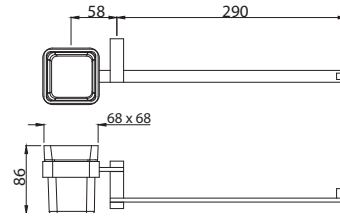

Duos

DUO-CHR-62741 Tumbler with Towel Holder