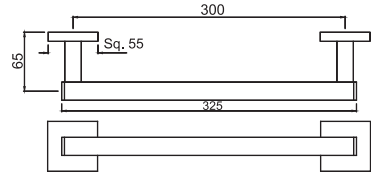

Kubix Prime

AKP-CHR-35701P Grab Bar 300 mm Long