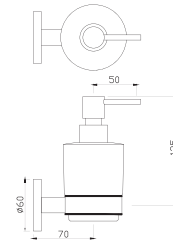

ACN-CHR-1121BN Towel Ring Round

Continental

ACN-CHR-1121N Towel Ring Square

ACN-CHR-1131N Soap Dish Holder

ACN-CHR-1135N Soap Dispenser, Glass Bottle

ACN-CHR-1137N Soap Dispenser, Metallic Bottle

ACN-CHR-1141N Tumbler Holder