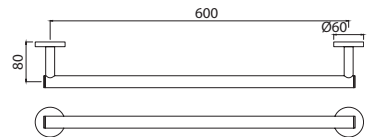

DUO-CHR-62761 Double Swivel Coat Hook

By **Jaquar**

Continental

ACN-CHR-1101N Towel Rail 300 mm Long

ACN-CHR-1111BNM Towel Rail 450 mm Long

ACN-CHR-1111NM Towel Rail 600 mm Long

ACN-CHR-1115N Swivel Towel Holder Twin Type