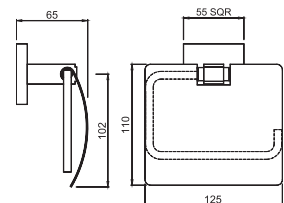

AKP-CHR-35751P Toilet Roll Holder