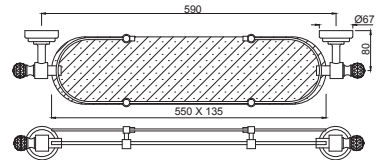

AHS-CHR-1581 Towel Shelf with Lower Hanger (Stainless Steel)

Hotelier

AHS-CHR-1581H Towel Shelf with Lower Hanger (Stainless Steel) with Hooks

Rendezvous Crystal Collection

ACT-GLD-8881B Towel Shelf 450 mm Long

ACT-GLD-8871 Glass Shelf 550 mm Long

ACT-GLD-8811 Towel Rail 600 mm Long

ACT-GLD-8833 Soap Dish

ACN-GLD-8851 Toilet Paper Holder

Rendezvous Crystal Collection

ACT-GLD-8881 Towel Shelf 600 mm Long

ACT-GLD-8821 Towel Ring