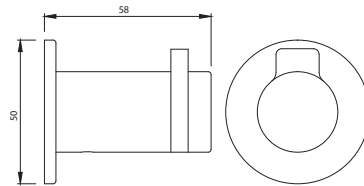

ONY-CHR-59775 Stainless Steel Shelf

ONY-CHR-59711 Towel Rail 600 mm Long

Onyx

ONY-CHR-59713 Twin Towel Rail 600 mm Long

ONY-CHR-59781 Towel Shelf 600 mm Long with Lower Hanger

ONY-CHR-59791 Single Robe Hook