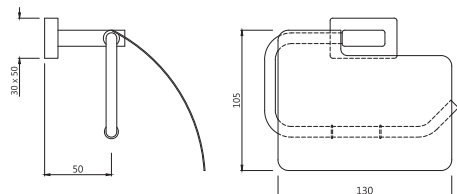

QUA-CHR-61753 Toilet Paper Holder with Lid