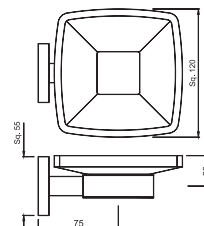

AKP-CHR-35731P Soap Dish Holder