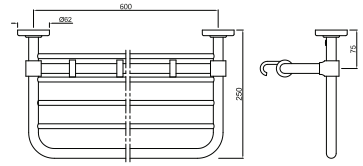

Hotelier

AHS-CHR-1581H Towel Shelf with Lower Hanger (Stainless Steel) with Hooks