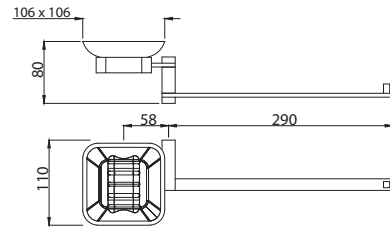

DUO-CHR-62731 Soap Dish with Towel Holder