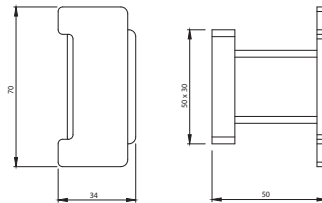

QUA-CHR-61775 Stainless Steel Shelf

QUA-CHR-61711 Towel Rail 600 mm Long

Quadra

QUA-CHR-61713 Twin Towel Rail 600 mm Long

QUA-CHR-61781 Towel Shelf 600 mm Long with Lower Hanger

QUA-CHR-61761 Double Robe Hook