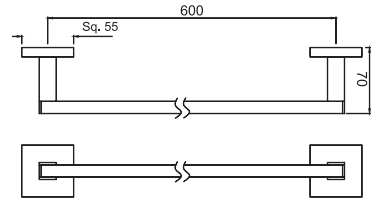

AKP-CHR-35711P Single Towel Rail 600 mm Long