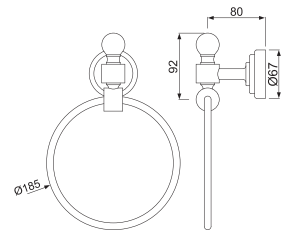

Kubix Prime

AKP-CHR-35781PF Towel Shelf 600 mm Long without Lower Hangers

Queen's

AQN-CHR-7711 Towel Rail 600 mm Long

AQN-CHR-7711A Towel Rail 450 mm Long

AQN-CHR-7711B Towel Rail 300 mm Long

AQN-CHR-7721 Towel Ring Round