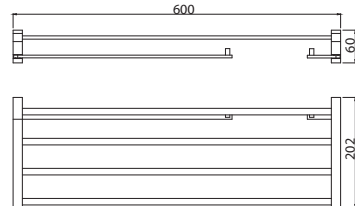

DUO-CHR-62743 Toilet Brush Holder with Shelf

DUO-CHR-62753 Toilet Roll Holder with Flap & Shelf

Duos

DUO-CHR-62781 Towel Rack with Twin Swivel Towel Holders

DUO-CHR-62771 Glass Shelf with Twin Swivel Towel Holders