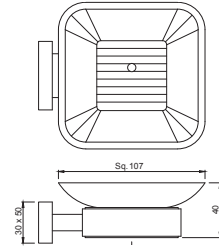

Quadra

QUA-CHR-61731 Soap Dish