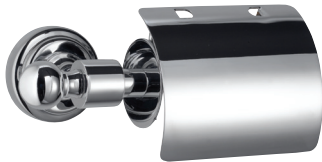

Kubix Prime

AKP-CHR-35781PF Towel Shelf 600 mm Long without Lower Hangers

Queen's

AQN-CHR-7711 Towel Rail 600 mm Long

AQN-CHR-7711A Towel Rail 450 mm Long

AQN-CHR-7711B Towel Rail 300 mm Long

AQN-CHR-7721 Towel Ring Round

AQN-CHR-7733 Soap Dish

Queen's

AQN-CHR-7741 Tumbler Holder

AQN-CHR-7751 Toilet Paper Holder

AQN-CHR-7753 Toilet Paper Holder with Lid

AQN-CHR-7755 Toilet Paper Holder Twin Type

AQN-CHR-7761 Double Robe Hook

Queen's

AQN-CHR-7771 Glass Shelf 550 mm Long

AQN-CHR-7781 Towel Shelf 600 mm Long with Lower Hangers

AQN-CHR-7781A Towel Shelf 600 mm Long without Lower Hangers

AQN-CHR-7781B Towel Shelf 450 mm Long with Lower Hangers