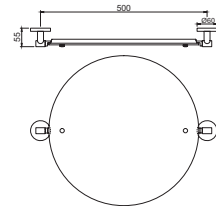

Continental

ACN-CHR-1195N Swivel Mirror