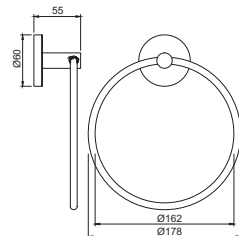

ACN-CHR-1121BN Towel Ring Round