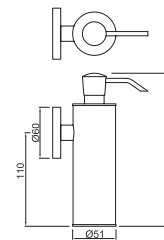

ACN-CHR-1121BN Towel Ring Round

Continental

ACN-CHR-1121N Towel Ring Square

ACN-CHR-1131N Soap Dish Holder

ACN-CHR-1135N Soap Dispenser, Glass Bottle

ACN-CHR-1137N Soap Dispenser, Metallic Bottle

ACN-CHR-1141N Tumbler Holder