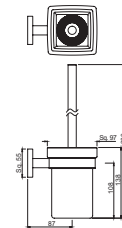

AKP-CHR-35743P W.C. Brush Holder