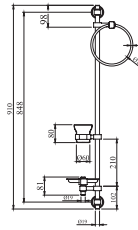

AEC-ESS-1147

Bathroom Accessories 3 in 1
Combo Pack Consisting of
Soap Dish (Poly Carbide), Tumbler
Holder & Round Towel Ring