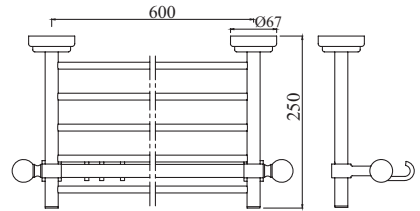

Queen's

AQN-CHR-7771 Glass Shelf 550 mm Long

AQN-CHR-7781 Towel Shelf 600 mm Long with Lower Hangers

AQN-CHR-7781A Towel Shelf 600 mm Long without Lower Hangers

AQN-CHR-7781B Towel Shelf 450 mm Long with Lower Hangers