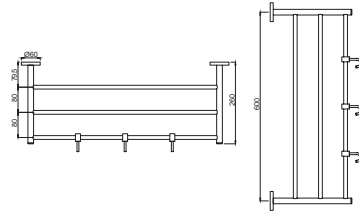

ACN-CHR-1181FHN

Towel Shelf 600 mm Long without Lower Hanger but with 3 Hooks