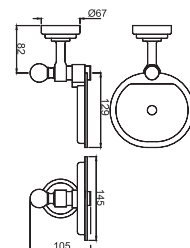

AQN-CHR-7733 Soap Dish