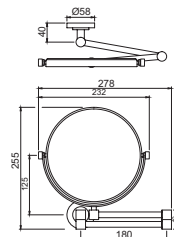

ACN-CHR-1171N Glass Shelf 600 mm Long

ACN-CHR-1173 Corner Glass Shelf (with Bracket)

ACN-1175N Corner Shower Basket

ACN-CHR-1177N Shower Basket Small

ACN-CHR-1179N Shower Basket Large

Continental

ACN-CHR-1181N Towel Shelf 600 mm Long with Lower Hanger

ACN-CHR-1181FN Towel Shelf 600 mm Long without Lower Hanger

ACN-CHR-1181FHN

Towel Shelf 600 mm Long without Lower Hanger but with 3 Hooks

ACN-CHR-1191N Single Robe Hook

ACN-CHR-1193N

Double Arm Wall Mounted Reversible Plain/Magnifying (3X) Pivotal Mirror