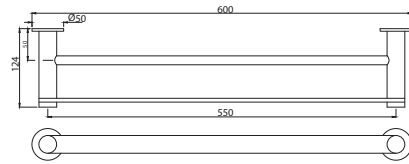

ONY-CHR-59775 Stainless Steel Shelf

ONY-CHR-59711 Towel Rail 600 mm Long

Onyx

ONY-CHR-59713 Twin Towel Rail 600 mm Long

ONY-CHR-59781 Towel Shelf 600 mm Long with Lower Hanger

ONY-CHR-59791 Single Robe Hook