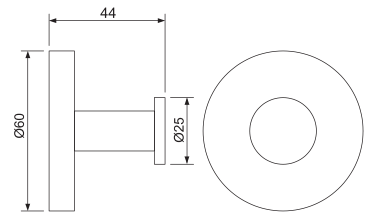

ACN-CHR-1171N Glass Shelf 600 mm Long

ACN-CHR-1173 Corner Glass Shelf (with Bracket)

ACN-1175N Corner Shower Basket

ACN-CHR-1177N Shower Basket Small

ACN-CHR-1179N Shower Basket Large

Continental

ACN-CHR-1181N Towel Shelf 600 mm Long with Lower Hanger

ACN-CHR-1181FN Towel Shelf 600 mm Long without Lower Hanger

ACN-CHR-1181FHN

Towel Shelf 600 mm Long without Lower Hanger but with 3 Hooks

ACN-CHR-1191N Single Robe Hook

ACN-CHR-1193N

Double Arm Wall Mounted Reversible Plain/Magnifying (3X) Pivotal Mirror