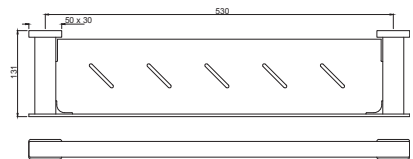

QUA-CHR-61775 Stainless Steel Shelf

QUA-CHR-61711 Towel Rail 600 mm Long

Quadra

QUA-CHR-61713 Twin Towel Rail 600 mm Long

QUA-CHR-61781 Towel Shelf 600 mm Long with Lower Hanger

QUA-CHR-61761 Double Robe Hook