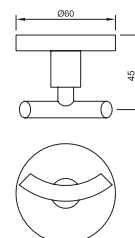

ACN-CHR-1161N Double Robe Hook