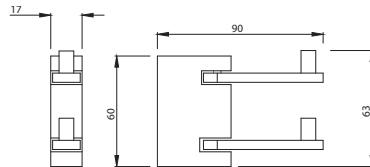

DUO-CHR-62761 Double Swivel Coat Hook