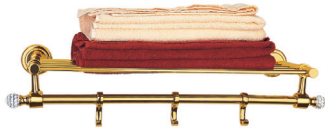

AHS-CHR-1581 Towel Shelf with Lower Hanger (Stainless Steel)

Hotelier

AHS-CHR-1581H Towel Shelf with Lower Hanger (Stainless Steel) with Hooks

Rendezvous Crystal Collection

ACT-GLD-8881B Towel Shelf 450 mm Long

ACT-GLD-8871 Glass Shelf 550 mm Long

ACT-GLD-8811 Towel Rail 600 mm Long

ACT-GLD-8833 Soap Dish

ACN-GLD-8851 Toilet Paper Holder

Rendezvous Crystal Collection

ACT-GLD-8881 Towel Shelf 600 mm Long

ACT-GLD-8821 Towel Ring

ACT-GLD-8841 Tumbler Holder

ACT-GLD-8861 Double Coat Hook

ACT-GLD-8891 Robe Hook

By  **ESSCO**
Bath fittings since 1960

AEC-ESS-1111 Towel Rail 550 mm

AEC-ESS-1111B Towel Rail 400 mm

AEC-ESS-1121 Towel Ring