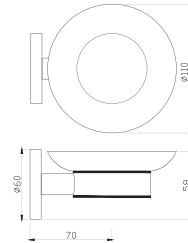

ACN-CHR-1131N Soap Dish Holder