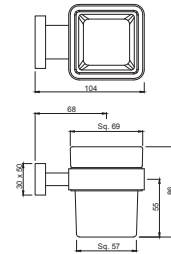

QUA-CHR-61741 Tumbler Holder