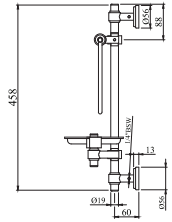

AEC-ESS-1145

Bathroom Accessories 2 in 1
Combo Pack Consisting of
Soap Dish (Polycarbide) &
Round Towel Ring