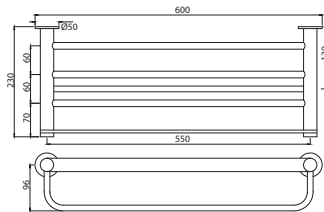

ONY-CHR-59775 Stainless Steel Shelf

ONY-CHR-59711 Towel Rail 600 mm Long

Onyx

ONY-CHR-59713 Twin Towel Rail 600 mm Long

ONY-CHR-59781 Towel Shelf 600 mm Long with Lower Hanger

ONY-CHR-59791 Single Robe Hook