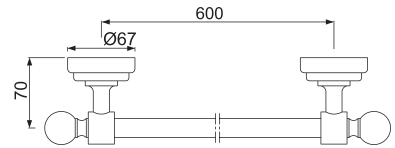

Kubix Prime

AKP-CHR-35781PF Towel Shelf 600 mm Long without Lower Hangers

Queen's

AQN-CHR-7711 Towel Rail 600 mm Long

AQN-CHR-7711A Towel Rail 450 mm Long

AQN-CHR-7711B Towel Rail 300 mm Long

AQN-CHR-7721 Towel Ring Round