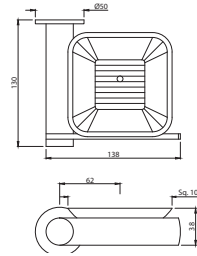

Onyx

ONY-CHR-59731 Soap Dish