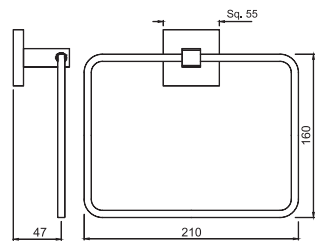

AKP-CHR-35721P Towel Ring Square