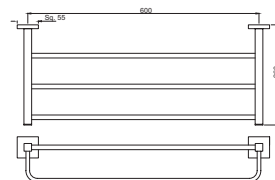

Kubix Prime

AKP-CHR-35781PF Towel Shelf 600 mm Long without Lower Hangers

Queen's

AQN-CHR-7711 Towel Rail 600 mm Long

AQN-CHR-7711A Towel Rail 450 mm Long

AQN-CHR-7711B Towel Rail 300 mm Long

AQN-CHR-7721 Towel Ring Round