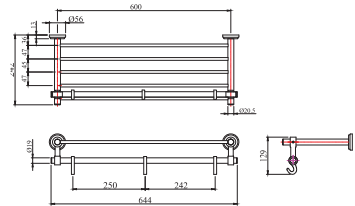

ACT-GLD-8841 Tumbler Holder

ACT-GLD-8861 Double Coat Hook

ACT-GLD-8891 Robe Hook

By  **ESSCO**
Bath fittings since 1960

AEC-ESS-1111 Towel Rail 550 mm

AEC-ESS-1111B Towel Rail 400 mm

AEC-ESS-1121 Towel Ring

AEC-ESS-1133 Soap Dish

AEC-ESS-1161 Double Coat Hook

AEC-ESS-1141 Tumbler Holder

AEC-ESS-1151 Toilet Paper Holder

AEC-ESS-1181 Towel Shelf 600 mm

AEC-ESS-1181A Towel Shelf 450 mm

AEC-ESS-1191 Robe Hook

AEC-ESS-1147