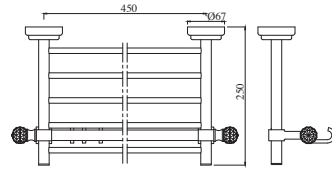

AHS-CHR-1581 Towel Shelf with Lower Hanger (Stainless Steel)

Hotelier

AHS-CHR-1581H Towel Shelf with Lower Hanger (Stainless Steel) with Hooks

Rendezvous Crystal Collection

ACT-GLD-8881B Towel Shelf 450 mm Long

ACT-GLD-8871 Glass Shelf 550 mm Long

ACT-GLD-8811 Towel Rail 600 mm Long

ACT-GLD-8833 Soap Dish

ACN-GLD-8851 Toilet Paper Holder

Rendezvous Crystal Collection

ACT-GLD-8881 Towel Shelf 600 mm Long

ACT-GLD-8821 Towel Ring