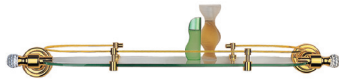

ACT-GLD-8871 Glass Shelf 550 mm Long