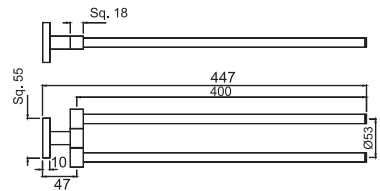

AKP-CHR-35715P Swivel Towel Holder Twin Type