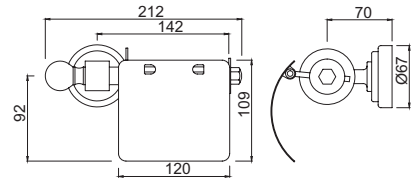

AQN-CHR-7753 Toilet Paper Holder with Lid