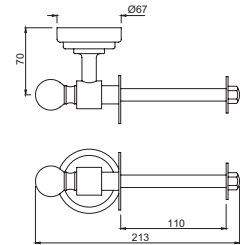

AQN-CHR-7751 Toilet Paper Holder