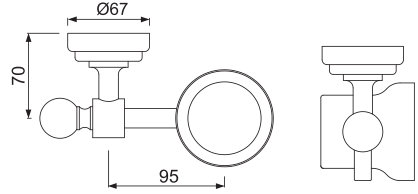

Queen's

AQN-CHR-7741 Tumbler Holder