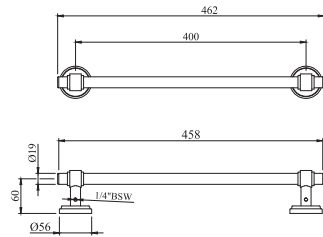

ACT-GLD-8841 Tumbler Holder

ACT-GLD-8861 Double Coat Hook

ACT-GLD-8891 Robe Hook

By  **ESSCO**
Bath fittings since 1960

AEC-ESS-1111 Towel Rail 550 mm

AEC-ESS-1111B Towel Rail 400 mm

AEC-ESS-1121 Towel Ring