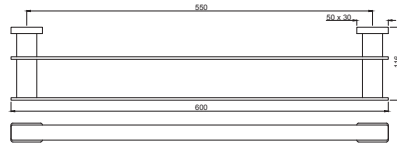

QUA-CHR-61775 Stainless Steel Shelf

QUA-CHR-61711 Towel Rail 600 mm Long

Quadra

QUA-CHR-61713 Twin Towel Rail 600 mm Long

QUA-CHR-61781 Towel Shelf 600 mm Long with Lower Hanger

QUA-CHR-61761 Double Robe Hook