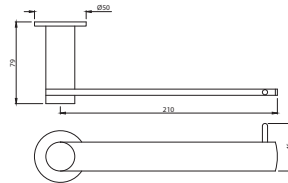

ONY-CHR-59775 Stainless Steel Shelf

ONY-CHR-59711 Towel Rail 600 mm Long

Onyx

ONY-CHR-59713 Twin Towel Rail 600 mm Long

ONY-CHR-59781 Towel Shelf 600 mm Long with Lower Hanger

ONY-CHR-59791 Single Robe Hook