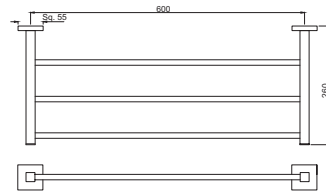

Kubix Prime

AKP-CHR-35781PF Towel Shelf 600 mm Long without Lower Hangers

Queen's

AQN-CHR-7711 Towel Rail 600 mm Long

AQN-CHR-7711A Towel Rail 450 mm Long

AQN-CHR-7711B Towel Rail 300 mm Long

AQN-CHR-7721 Towel Ring Round