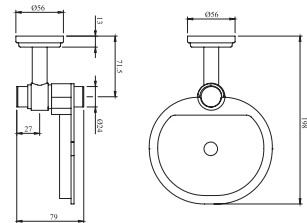

ACT-GLD-8871 Glass Shelf 550 mm Long

ACT-GLD-8811 Towel Rail 600 mm Long

ACT-GLD-8833 Soap Dish

ACN-GLD-8851 Toilet Paper Holder

Rendezvous Crystal Collection

ACT-GLD-8881 Towel Shelf 600 mm Long

ACT-GLD-8821 Towel Ring

ACT-GLD-8841 Tumbler Holder

ACT-GLD-8861 Double Coat Hook

ACT-GLD-8891 Robe Hook

By  **ESSCO**
Bath fittings since 1960

AEC-ESS-1111 Towel Rail 550 mm

AEC-ESS-1111B Towel Rail 400 mm

AEC-ESS-1121 Towel Ring

AEC-ESS-1133 Soap Dish

AEC-ESS-1161 Double Coat Hook

AEC-ESS-1141 Tumbler Holder

AEC-ESS-1151 Toilet Paper Holder

AEC-ESS-1181 Towel Shelf 600 mm

AEC-ESS-1181A Towel Shelf 450 mm

AEC-ESS-1191 Robe Hook

AEC-ESS-1147