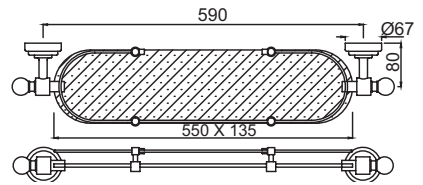

Kubix Prime

AKP-CHR-35781PF Towel Shelf 600 mm Long without Lower Hangers

Queen's

AQN-CHR-7711 Towel Rail 600 mm Long

AQN-CHR-7711A Towel Rail 450 mm Long

AQN-CHR-7711B Towel Rail 300 mm Long

AQN-CHR-7721 Towel Ring Round

Queen's

AQN-CHR-7771 Glass Shelf 550 mm Long

AQN-CHR-7781 Towel Shelf 600 mm Long with Lower Hangers

AQN-CHR-7781A Towel Shelf 600 mm Long without Lower Hangers

AQN-CHR-7781B Towel Shelf 450 mm Long with Lower Hangers