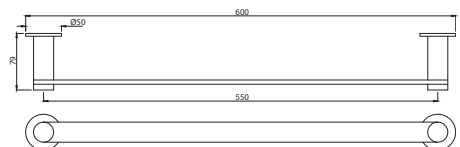

ONY-CHR-59775 Stainless Steel Shelf

ONY-CHR-59711 Towel Rail 600 mm Long

Onyx

ONY-CHR-59713 Twin Towel Rail 600 mm Long

ONY-CHR-59781 Towel Shelf 600 mm Long with Lower Hanger

ONY-CHR-59791 Single Robe Hook