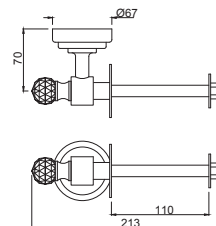

AHS-CHR-1581 Towel Shelf with Lower Hanger (Stainless Steel)

Hotelier

AHS-CHR-1581H Towel Shelf with Lower Hanger (Stainless Steel) with Hooks

Rendezvous Crystal Collection

ACT-GLD-8881B Towel Shelf 450 mm Long

ACT-GLD-8871 Glass Shelf 550 mm Long

ACT-GLD-8811 Towel Rail 600 mm Long

ACT-GLD-8833 Soap Dish

ACN-GLD-8851 Toilet Paper Holder

Rendezvous Crystal Collection

ACT-GLD-8881 Towel Shelf 600 mm Long

ACT-GLD-8821 Towel Ring

ACT-GLD-8841 Tumbler Holder

ACT-GLD-8861 Double Coat Hook

ACT-GLD-8891 Robe Hook

By  **ESSCO**
Bath fittings since 1960

AEC-ESS-1111 Towel Rail 550 mm

AEC-ESS-1111B Towel Rail 400 mm

AEC-ESS-1121 Towel Ring