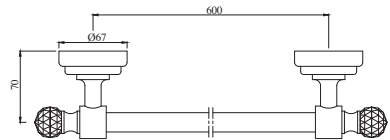

ACT-GLD-8811 Towel Rail 600 mm Long