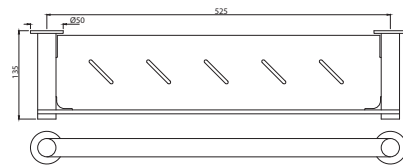

ONY-CHR-59775 Stainless Steel Shelf

ONY-CHR-59711 Towel Rail 600 mm Long

Onyx

ONY-CHR-59713 Twin Towel Rail 600 mm Long

ONY-CHR-59781 Towel Shelf 600 mm Long with Lower Hanger

ONY-CHR-59791 Single Robe Hook