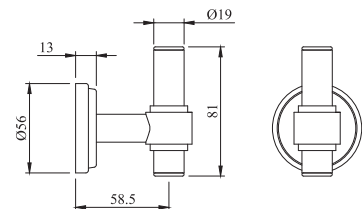

ACT-GLD-8841 Tumbler Holder

ACT-GLD-8861 Double Coat Hook

ACT-GLD-8891 Robe Hook

By  **ESSCO**
Bath fittings since 1960

AEC-ESS-1111 Towel Rail 550 mm

AEC-ESS-1111B Towel Rail 400 mm

AEC-ESS-1121 Towel Ring

AEC-ESS-1133 Soap Dish

AEC-ESS-1161 Double Coat Hook

AEC-ESS-1141 Tumbler Holder

AEC-ESS-1151 Toilet Paper Holder

AEC-ESS-1181 Towel Shelf 600 mm

AEC-ESS-1181A Towel Shelf 450 mm

AEC-ESS-1191 Robe Hook

AEC-ESS-1147