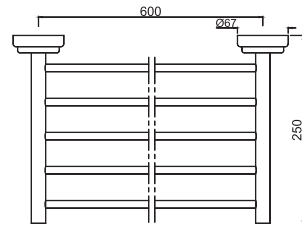

Queen's

AQN-CHR-7771 Glass Shelf 550 mm Long

AQN-CHR-7781 Towel Shelf 600 mm Long with Lower Hangers

AQN-CHR-7781A Towel Shelf 600 mm Long without Lower Hangers

AQN-CHR-7781B Towel Shelf 450 mm Long with Lower Hangers