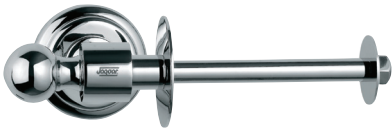

AQN-CHR-7733 Soap Dish

Queen's

AQN-CHR-7741 Tumbler Holder

AQN-CHR-7751 Toilet Paper Holder

AQN-CHR-7753 Toilet Paper Holder with Lid

AQN-CHR-7755 Toilet Paper Holder Twin Type

AQN-CHR-7761 Double Robe Hook

Queen's

AQN-CHR-7771 Glass Shelf 550 mm Long

AQN-CHR-7781 Towel Shelf 600 mm Long with Lower Hangers

AQN-CHR-7781A Towel Shelf 600 mm Long without Lower Hangers

AQN-CHR-7781B Towel Shelf 450 mm Long with Lower Hangers