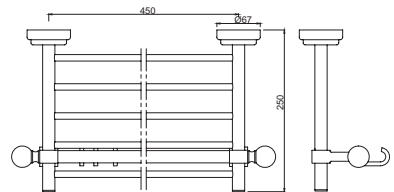

Queen's

AQN-CHR-7771 Glass Shelf 550 mm Long

AQN-CHR-7781 Towel Shelf 600 mm Long with Lower Hangers

AQN-CHR-7781A Towel Shelf 600 mm Long without Lower Hangers

AQN-CHR-7781B Towel Shelf 450 mm Long with Lower Hangers