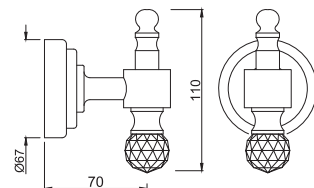

AHS-CHR-1581 Towel Shelf with Lower Hanger (Stainless Steel)

Hotelier

AHS-CHR-1581H Towel Shelf with Lower Hanger (Stainless Steel) with Hooks

Rendezvous Crystal Collection

ACT-GLD-8881B Towel Shelf 450 mm Long

ACT-GLD-8871 Glass Shelf 550 mm Long

ACT-GLD-8811 Towel Rail 600 mm Long

ACT-GLD-8833 Soap Dish

ACN-GLD-8851 Toilet Paper Holder

Rendezvous Crystal Collection

ACT-GLD-8881 Towel Shelf 600 mm Long

ACT-GLD-8821 Towel Ring

ACT-GLD-8841 Tumbler Holder

ACT-GLD-8861 Double Coat Hook

ACT-GLD-8891 Robe Hook

By  **ESSCO**
Bath fittings since 1960

AEC-ESS-1111 Towel Rail 550 mm

AEC-ESS-1111B Towel Rail 400 mm

AEC-ESS-1121 Towel Ring