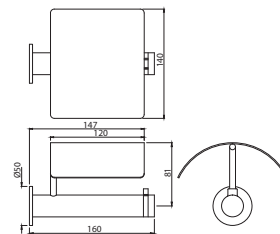

ONY-CHR-59757 Toilet Paper Holder with Cover