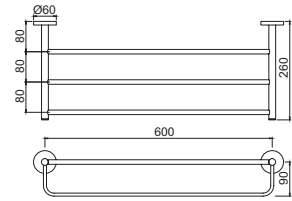

ACN-CHR-1171N Glass Shelf 600 mm Long

ACN-CHR-1173 Corner Glass Shelf (with Bracket)

ACN-1175N Corner Shower Basket

ACN-CHR-1177N Shower Basket Small

ACN-CHR-1179N Shower Basket Large

Continental

ACN-CHR-1181N Towel Shelf 600 mm Long with Lower Hanger

ACN-CHR-1181FN Towel Shelf 600 mm Long without Lower Hanger

ACN-CHR-1181FHN

Towel Shelf 600 mm Long without Lower Hanger but with 3 Hooks

ACN-CHR-1191N Single Robe Hook

ACN-CHR-1193N

Double Arm Wall Mounted Reversible Plain/Magnifying (3X) Pivotal Mirror