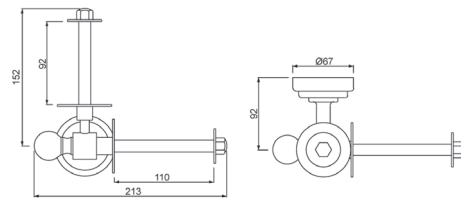

AQN-CHR-7755 Toilet Paper Holder Twin Type