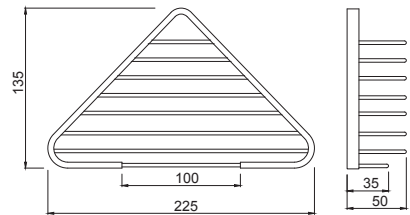

ACN-CHR-1171N Glass Shelf 600 mm Long

ACN-CHR-1173 Corner Glass Shelf (with Bracket)

ACN-1175N Corner Shower Basket

ACN-CHR-1177N Shower Basket Small

ACN-CHR-1179N Shower Basket Large

Continental

ACN-CHR-1181N Towel Shelf 600 mm Long with Lower Hanger