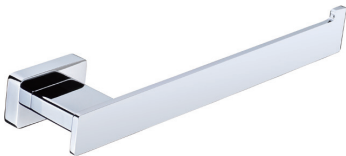

QUA-CHR-61775 Stainless Steel Shelf

QUA-CHR-61711 Towel Rail 600 mm Long

Quadra

QUA-CHR-61713 Twin Towel Rail 600 mm Long

QUA-CHR-61781 Towel Shelf 600 mm Long with Lower Hanger

QUA-CHR-61761 Double Robe Hook