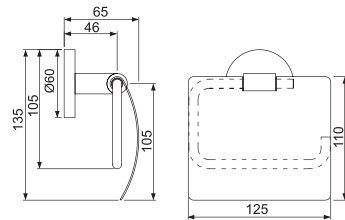

ACN-CHR-1153N Toilet Paper Holder with Lid