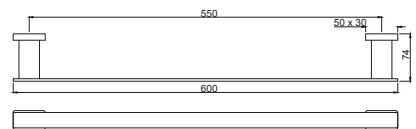

QUA-CHR-61775 Stainless Steel Shelf

QUA-CHR-61711 Towel Rail 600 mm Long

Quadra

QUA-CHR-61713 Twin Towel Rail 600 mm Long

QUA-CHR-61781 Towel Shelf 600 mm Long with Lower Hanger

QUA-CHR-61761 Double Robe Hook