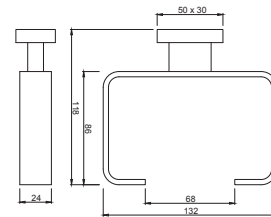

QUA-CHR-61755 Spare Toilet Paper Holder