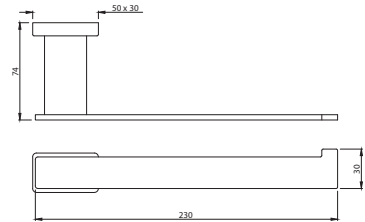

QUA-CHR-61775 Stainless Steel Shelf

QUA-CHR-61711 Towel Rail 600 mm Long

Quadra

QUA-CHR-61713 Twin Towel Rail 600 mm Long

QUA-CHR-61781 Towel Shelf 600 mm Long with Lower Hanger

QUA-CHR-61761 Double Robe Hook