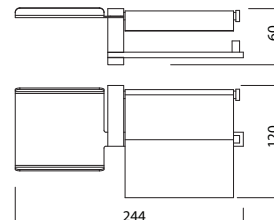

DUO-CHR-62753 Toilet Roll Holder with Flap & Shelf