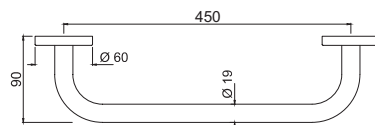

AHS-CHR-1503 Grab Bar (Stainless Steel) 450 mm Long