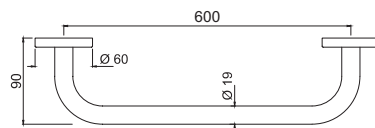

AHS-CHR-1507 Grab Bar (Stainless Steel) 600 mm Long