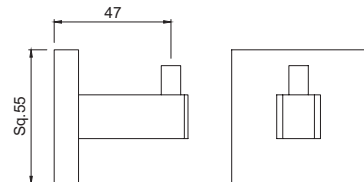

AKP-CHR-35791P Robe Hook