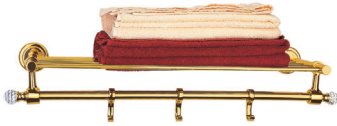

AHS-CHR-1581 Towel Shelf with Lower Hanger (Stainless Steel)

Hotelier

AHS-CHR-1581H Towel Shelf with Lower Hanger (Stainless Steel) with Hooks

Rendezvous Crystal Collection

ACT-GLD-8881B Towel Shelf 450 mm Long

ACT-GLD-8871 Glass Shelf 550 mm Long

ACT-GLD-8811 Towel Rail 600 mm Long

ACT-GLD-8833 Soap Dish

ACN-GLD-8851 Toilet Paper Holder

Rendezvous Crystal Collection

ACT-GLD-8881 Towel Shelf 600 mm Long

ACT-GLD-8821 Towel Ring

ACT-GLD-8841 Tumbler Holder

ACT-GLD-8861 Double Coat Hook

ACT-GLD-8891 Robe Hook

By  **ESSCO**
Bath fittings since 1960

AEC-ESS-1111 Towel Rail 550 mm

AEC-ESS-1111B Towel Rail 400 mm

AEC-ESS-1121 Towel Ring

AEC-ESS-1133 Soap Dish

AEC-ESS-1161 Double Coat Hook

AEC-ESS-1141 Tumbler Holder

AEC-ESS-1151 Toilet Paper Holder

AEC-ESS-1181 Towel Shelf 600 mm

AEC-ESS-1181A Towel Shelf 450 mm

AEC-ESS-1191 Robe Hook

AEC-ESS-1147