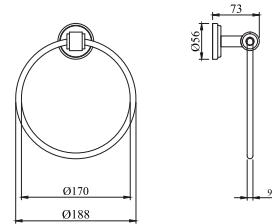

AHS-CHR-1581 Towel Shelf with Lower Hanger (Stainless Steel)

Hotelier

AHS-CHR-1581H Towel Shelf with Lower Hanger (Stainless Steel) with Hooks

Rendezvous Crystal Collection

ACT-GLD-8881B Towel Shelf 450 mm Long

ACT-GLD-8871 Glass Shelf 550 mm Long

ACT-GLD-8811 Towel Rail 600 mm Long

ACT-GLD-8833 Soap Dish

ACN-GLD-8851 Toilet Paper Holder

Rendezvous Crystal Collection

ACT-GLD-8881 Towel Shelf 600 mm Long

ACT-GLD-8821 Towel Ring

ACT-GLD-8841 Tumbler Holder

ACT-GLD-8861 Double Coat Hook

ACT-GLD-8891 Robe Hook

By  **ESSCO**
Bath fittings since 1960

AEC-ESS-1111 Towel Rail 550 mm

AEC-ESS-1111B Towel Rail 400 mm

AEC-ESS-1121 Towel Ring

AEC-ESS-1133 Soap Dish

AEC-ESS-1161 Double Coat Hook

AEC-ESS-1141 Tumbler Holder

AEC-ESS-1151 Toilet Paper Holder

AEC-ESS-1181 Towel Shelf 600 mm

AEC-ESS-1181A Towel Shelf 450 mm

AEC-ESS-1191 Robe Hook

AEC-ESS-1147