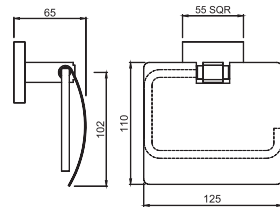

Kubix Prime

AKP-CHR-35753P Toilet Roll Holder with Flap