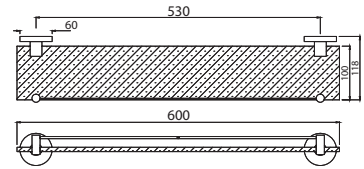

ACN-CHR-1171N Glass Shelf 600 mm Long

ACN-CHR-1173 Corner Glass Shelf (with Bracket)

ACN-1175N Corner Shower Basket

ACN-CHR-1177N Shower Basket Small

ACN-CHR-1179N Shower Basket Large

Continental

ACN-CHR-1181N Towel Shelf 600 mm Long with Lower Hanger