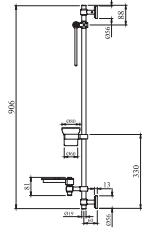

AEC-ESS-1147

Bathroom Accessories 3 in 1
Combo Pack Consisting of
Soap Dish (Poly Carbide), Tumbler
Holder & Round Towel Ring