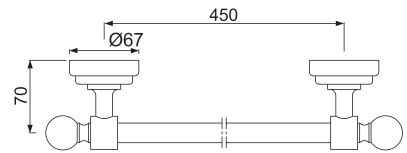

Kubix Prime

AKP-CHR-35781PF Towel Shelf 600 mm Long without Lower Hangers

Queen's

AQN-CHR-7711 Towel Rail 600 mm Long

AQN-CHR-7711A Towel Rail 450 mm Long

AQN-CHR-7711B Towel Rail 300 mm Long

AQN-CHR-7721 Towel Ring Round