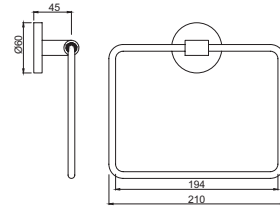

Continental

ACN-CHR-1121N Towel Ring Square