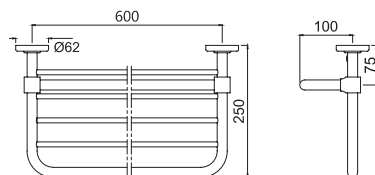

Queen's

AQN-CHR-7771 Glass Shelf 550 mm Long

AQN-CHR-7781 Towel Shelf 600 mm Long with Lower Hangers

AQN-CHR-7781A Towel Shelf 600 mm Long without Lower Hangers

AQN-CHR-7781B Towel Shelf 450 mm Long with Lower Hangers

AQN-CHR-7791 Single Robe Hook

Hotelier

AHS-CHR-1501 Grab Bar (Stainless Steel) 300 mm Long

AHS-CHR-1503 Grab Bar (Stainless Steel) 450 mm Long

AHS-CHR-1507 Grab Bar (Stainless Steel) 600 mm Long

AHS-CHR-1565 Cloth Liner Retractable (Stainless Steel)

AHS-CHR-1581 Towel Shelf with Lower Hanger (Stainless Steel)

Hotelier

AHS-CHR-1581H Towel Shelf with Lower Hanger (Stainless Steel) with Hooks

Rendezvous Crystal Collection

ACT-GLD-8881B Towel Shelf 450 mm Long