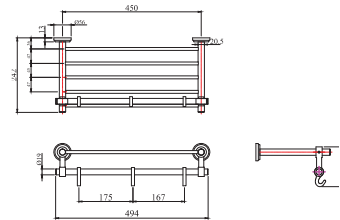

ACT-GLD-8841 Tumbler Holder

ACT-GLD-8861 Double Coat Hook

ACT-GLD-8891 Robe Hook

By  **ESSCO**
Bath fittings since 1960

AEC-ESS-1111 Towel Rail 550 mm

AEC-ESS-1111B Towel Rail 400 mm

AEC-ESS-1121 Towel Ring

AEC-ESS-1133 Soap Dish

AEC-ESS-1161 Double Coat Hook

AEC-ESS-1141 Tumbler Holder

AEC-ESS-1151 Toilet Paper Holder

AEC-ESS-1181 Towel Shelf 600 mm

AEC-ESS-1181A Towel Shelf 450 mm

AEC-ESS-1191 Robe Hook

AEC-ESS-1147