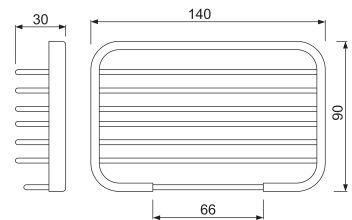

ACN-CHR-1171N Glass Shelf 600 mm Long

ACN-CHR-1173 Corner Glass Shelf (with Bracket)

ACN-1175N Corner Shower Basket

ACN-CHR-1177N Shower Basket Small

ACN-CHR-1179N Shower Basket Large

Continental

ACN-CHR-1181N Towel Shelf 600 mm Long with Lower Hanger

ACN-CHR-1181FN Towel Shelf 600 mm Long without Lower Hanger

ACN-CHR-1181FHN

Towel Shelf 600 mm Long without Lower Hanger but with 3 Hooks

ACN-CHR-1191N Single Robe Hook

ACN-CHR-1193N

Double Arm Wall Mounted Reversible Plain/Magnifying (3X) Pivotal Mirror