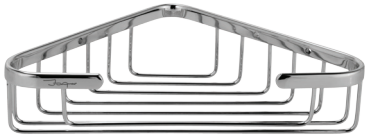

Continental

ACN-CHR-1143N Toilet Brush & Holder

ACN-CHR-1151N Toilet Paper Holder

ACN-CHR-1153N Toilet Paper Holder with Lid

ACN-CHR-1155N Spare Toilet Paper Holder

ACN-CHR-1161N Double Robe Hook

Continental

ACN-CHR-1171N Glass Shelf 600 mm Long

ACN-CHR-1173 Corner Glass Shelf (with Bracket)

ACN-1175N Corner Shower Basket

ACN-CHR-1177N Shower Basket Small

ACN-CHR-1179N Shower Basket Large

Continental

ACN-CHR-1181N Towel Shelf 600 mm Long with Lower Hanger