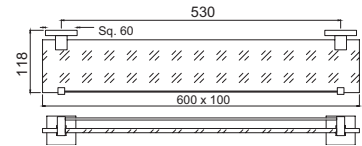

AKP-CHR-35771P Glass Shelf 600 mm Long