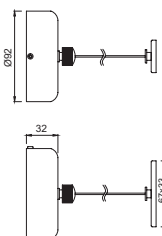

Queen's

AQN-CHR-7771 Glass Shelf 550 mm Long

AQN-CHR-7781 Towel Shelf 600 mm Long with Lower Hangers

AQN-CHR-7781A Towel Shelf 600 mm Long without Lower Hangers

AQN-CHR-7781B Towel Shelf 450 mm Long with Lower Hangers

AQN-CHR-7791 Single Robe Hook

Hotelier

AHS-CHR-1501 Grab Bar (Stainless Steel) 300 mm Long

AHS-CHR-1503 Grab Bar (Stainless Steel) 450 mm Long

AHS-CHR-1507 Grab Bar (Stainless Steel) 600 mm Long

AHS-CHR-1565 Cloth Liner Retractable (Stainless Steel)

AHS-CHR-1581 Towel Shelf with Lower Hanger (Stainless Steel)

Hotelier

AHS-CHR-1581H Towel Shelf with Lower Hanger (Stainless Steel) with Hooks

Rendezvous Crystal Collection

ACT-GLD-8881B Towel Shelf 450 mm Long