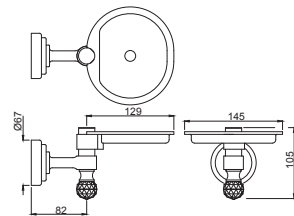

Queen's

AQN-CHR-7771 Glass Shelf 550 mm Long

AQN-CHR-7781 Towel Shelf 600 mm Long with Lower Hangers

AQN-CHR-7781A Towel Shelf 600 mm Long without Lower Hangers

AQN-CHR-7781B Towel Shelf 450 mm Long with Lower Hangers

AHS-CHR-1581 Towel Shelf with Lower Hanger (Stainless Steel)

Hotelier

AHS-CHR-1581H Towel Shelf with Lower Hanger (Stainless Steel) with Hooks

Rendezvous Crystal Collection

ACT-GLD-8881B Towel Shelf 450 mm Long

ACT-GLD-8871 Glass Shelf 550 mm Long

ACT-GLD-8811 Towel Rail 600 mm Long

ACT-GLD-8833 Soap Dish

ACN-GLD-8851 Toilet Paper Holder

Rendezvous Crystal Collection

ACT-GLD-8881 Towel Shelf 600 mm Long

ACT-GLD-8821 Towel Ring

ACT-GLD-8841 Tumbler Holder

ACT-GLD-8861 Double Coat Hook

ACT-GLD-8891 Robe Hook

By  **ESSCO**
Bath fittings since 1960

AEC-ESS-1111 Towel Rail 550 mm

AEC-ESS-1111B Towel Rail 400 mm

AEC-ESS-1121 Towel Ring