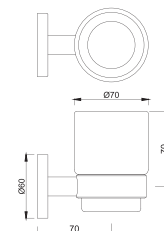

ACN-CHR-1141N Tumbler Holder