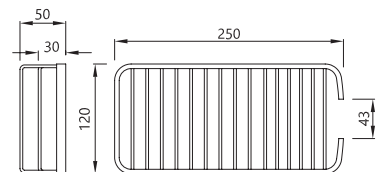

ACN-CHR-1171N Glass Shelf 600 mm Long

ACN-CHR-1173 Corner Glass Shelf (with Bracket)

ACN-1175N Corner Shower Basket

ACN-CHR-1177N Shower Basket Small

ACN-CHR-1179N Shower Basket Large

Continental

ACN-CHR-1181N Towel Shelf 600 mm Long with Lower Hanger

ACN-CHR-1181FN Towel Shelf 600 mm Long without Lower Hanger

ACN-CHR-1181FHN

Towel Shelf 600 mm Long without Lower Hanger but with 3 Hooks

ACN-CHR-1191N Single Robe Hook

ACN-CHR-1193N

Double Arm Wall Mounted Reversible Plain/Magnifying (3X) Pivotal Mirror