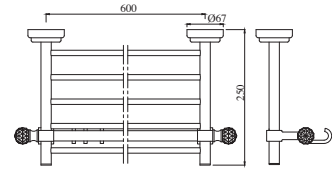

ACT-GLD-8871 Glass Shelf 550 mm Long

ACT-GLD-8811 Towel Rail 600 mm Long

ACT-GLD-8833 Soap Dish

ACN-GLD-8851 Toilet Paper Holder

Rendezvous Crystal Collection

ACT-GLD-8881 Towel Shelf 600 mm Long

ACT-GLD-8821 Towel Ring

ACT-GLD-8841 Tumbler Holder

ACT-GLD-8861 Double Coat Hook

ACT-GLD-8891 Robe Hook

By  **ESSCO**
Bath fittings since 1960

AEC-ESS-1111 Towel Rail 550 mm

AEC-ESS-1111B Towel Rail 400 mm

AEC-ESS-1121 Towel Ring