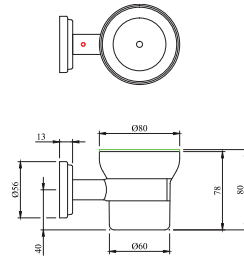

ACT-GLD-8841 Tumbler Holder

ACT-GLD-8861 Double Coat Hook

ACT-GLD-8891 Robe Hook

By  **ESSCO**
Bath fittings since 1960

AEC-ESS-1111 Towel Rail 550 mm

AEC-ESS-1111B Towel Rail 400 mm

AEC-ESS-1121 Towel Ring

AEC-ESS-1133 Soap Dish

AEC-ESS-1161 Double Coat Hook

AEC-ESS-1141 Tumbler Holder

AEC-ESS-1151 Toilet Paper Holder

AEC-ESS-1181 Towel Shelf 600 mm

AEC-ESS-1181A Towel Shelf 450 mm

AEC-ESS-1191 Robe Hook

AEC-ESS-1147