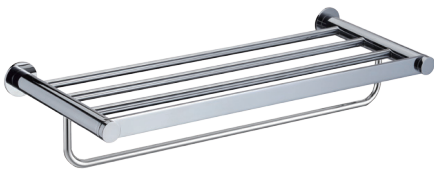

ONY-CHR-59775 Stainless Steel Shelf

ONY-CHR-59711 Towel Rail 600 mm Long

Onyx

ONY-CHR-59713 Twin Towel Rail 600 mm Long

ONY-CHR-59781 Towel Shelf 600 mm Long with Lower Hanger

ONY-CHR-59791 Single Robe Hook

ONY-CHR-59757 Toilet Paper Holder with Cover

ONY-CHR-59743 Toilet Brush & Holder

Duos

DUO-CHR-62741 Tumbler with Towel Holder

DUO-CHR-62731 Soap Dish with Towel Holder

DUO-CHR-62711 Single Towel Rail with Twin Swivel Towel Holders

DUO-CHR-62743 Toilet Brush Holder with Shelf

DUO-CHR-62753 Toilet Roll Holder with Flap & Shelf

Duos

DUO-CHR-62781 Towel Rack with Twin Swivel Towel Holders

DUO-CHR-62771 Glass Shelf with Twin Swivel Towel Holders