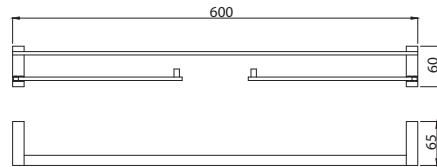

DUO-CHR-62711 Single Towel Rail with Twin Swivel Towel Holders