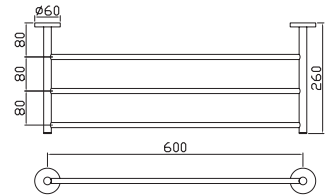

ACN-CHR-1171N Glass Shelf 600 mm Long

ACN-CHR-1173 Corner Glass Shelf (with Bracket)

ACN-1175N Corner Shower Basket

ACN-CHR-1177N Shower Basket Small

ACN-CHR-1179N Shower Basket Large

Continental

ACN-CHR-1181N Towel Shelf 600 mm Long with Lower Hanger

ACN-CHR-1181FN Towel Shelf 600 mm Long without Lower Hanger

ACN-CHR-1181FHN

Towel Shelf 600 mm Long without Lower Hanger but with 3 Hooks

ACN-CHR-1191N Single Robe Hook

ACN-CHR-1193N

Double Arm Wall Mounted Reversible Plain/Magnifying (3X) Pivotal Mirror