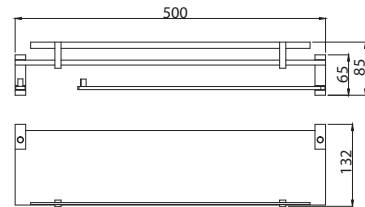

DUO-CHR-62743 Toilet Brush Holder with Shelf

DUO-CHR-62753 Toilet Roll Holder with Flap & Shelf

Duos

DUO-CHR-62781 Towel Rack with Twin Swivel Towel Holders

DUO-CHR-62771 Glass Shelf with Twin Swivel Towel Holders