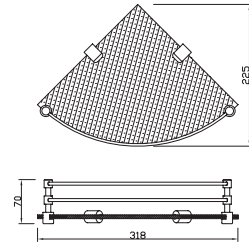

ACN-CHR-1171N Glass Shelf 600 mm Long

ACN-CHR-1173 Corner Glass Shelf (with Bracket)

ACN-1175N Corner Shower Basket

ACN-CHR-1177N Shower Basket Small

ACN-CHR-1179N Shower Basket Large

Continental

ACN-CHR-1181N Towel Shelf 600 mm Long with Lower Hanger