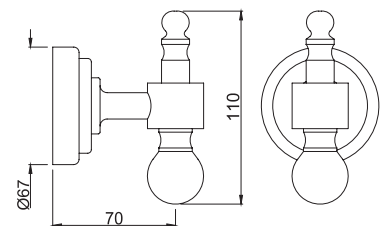

AQN-CHR-7791 Single Robe Hook