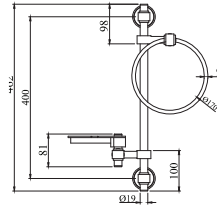

AEC-ESS-1145

Bathroom Accessories 2 in 1
Combo Pack Consisting of
Soap Dish (Polycarbide) &
Round Towel Ring