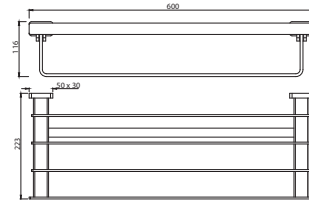

QUA-CHR-61775 Stainless Steel Shelf

QUA-CHR-61711 Towel Rail 600 mm Long

Quadra

QUA-CHR-61713 Twin Towel Rail 600 mm Long

QUA-CHR-61781 Towel Shelf 600 mm Long with Lower Hanger

QUA-CHR-61761 Double Robe Hook