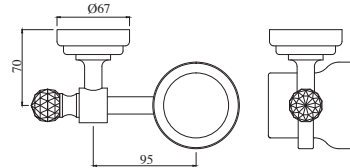

AHS-CHR-1581 Towel Shelf with Lower Hanger (Stainless Steel)

Hotelier

AHS-CHR-1581H Towel Shelf with Lower Hanger (Stainless Steel) with Hooks

Rendezvous Crystal Collection

ACT-GLD-8881B Towel Shelf 450 mm Long

ACT-GLD-8871 Glass Shelf 550 mm Long

ACT-GLD-8811 Towel Rail 600 mm Long

ACT-GLD-8833 Soap Dish

ACN-GLD-8851 Toilet Paper Holder

Rendezvous Crystal Collection

ACT-GLD-8881 Towel Shelf 600 mm Long

ACT-GLD-8821 Towel Ring

ACT-GLD-8841 Tumbler Holder

ACT-GLD-8861 Double Coat Hook

ACT-GLD-8891 Robe Hook

By  **ESSCO**
Bath fittings since 1960

AEC-ESS-1111 Towel Rail 550 mm

AEC-ESS-1111B Towel Rail 400 mm

AEC-ESS-1121 Towel Ring