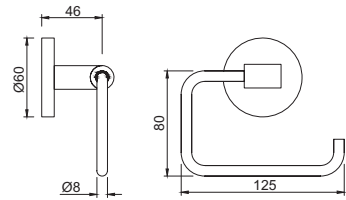

ACN-CHR-1151N Toilet Paper Holder