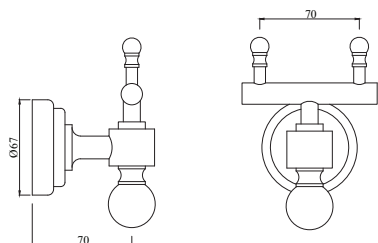

Kubix Prime

AKP-CHR-35781PF Towel Shelf 600 mm Long without Lower Hangers

Queen's

AQN-CHR-7711 Towel Rail 600 mm Long

AQN-CHR-7711A Towel Rail 450 mm Long

AQN-CHR-7711B Towel Rail 300 mm Long

AQN-CHR-7721 Towel Ring Round

Queen's

AQN-CHR-7771 Glass Shelf 550 mm Long

AQN-CHR-7781 Towel Shelf 600 mm Long with Lower Hangers

AQN-CHR-7781A Towel Shelf 600 mm Long without Lower Hangers

AQN-CHR-7781B Towel Shelf 450 mm Long with Lower Hangers