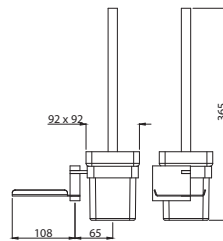

DUO-CHR-62743 Toilet Brush Holder with Shelf