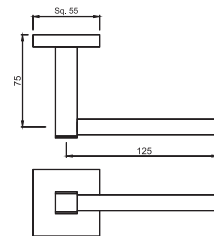

AKP-CHR-35755P Spare Toilet Roll Holder