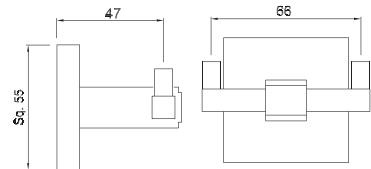

AKP-CHR-35761P Double Coat Hook