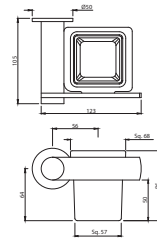

ONY-CHR-59741 Tumbler Holder