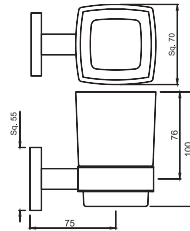

AKP-CHR-35741P Tumbler Holder