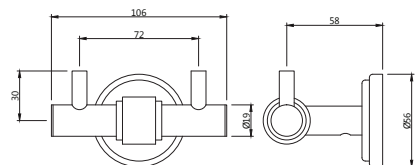

AEC-ESS-1161 Double Coat Hook