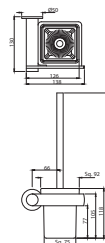

ONY-CHR-59743 Toilet Brush & Holder