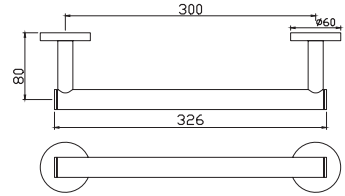

DUO-CHR-62761 Double Swivel Coat Hook

By **Jaquar**

Continental

ACN-CHR-1101N Towel Rail 300 mm Long

ACN-CHR-1111BNM Towel Rail 450 mm Long

ACN-CHR-1111NM Towel Rail 600 mm Long

ACN-CHR-1115N Swivel Towel Holder Twin Type