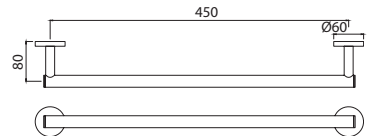

DUO-CHR-62761 Double Swivel Coat Hook

By **Jaquar**

Continental

ACN-CHR-1101N Towel Rail 300 mm Long

ACN-CHR-1111BNM Towel Rail 450 mm Long

ACN-CHR-1111NM Towel Rail 600 mm Long

ACN-CHR-1115N Swivel Towel Holder Twin Type