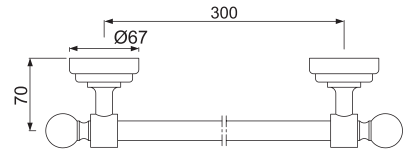

Kubix Prime

AKP-CHR-35781PF Towel Shelf 600 mm Long without Lower Hangers

Queen's

AQN-CHR-7711 Towel Rail 600 mm Long

AQN-CHR-7711A Towel Rail 450 mm Long

AQN-CHR-7711B Towel Rail 300 mm Long

AQN-CHR-7721 Towel Ring Round