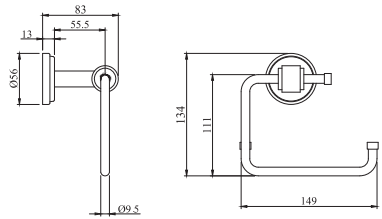

ACT-GLD-8841 Tumbler Holder

ACT-GLD-8861 Double Coat Hook

ACT-GLD-8891 Robe Hook

By  **ESSCO**
Bath fittings since 1960

AEC-ESS-1111 Towel Rail 550 mm

AEC-ESS-1111B Towel Rail 400 mm

AEC-ESS-1121 Towel Ring

AEC-ESS-1133 Soap Dish

AEC-ESS-1161 Double Coat Hook

AEC-ESS-1141 Tumbler Holder

AEC-ESS-1151 Toilet Paper Holder

AEC-ESS-1181 Towel Shelf 600 mm

AEC-ESS-1181A Towel Shelf 450 mm

AEC-ESS-1191 Robe Hook

AEC-ESS-1147