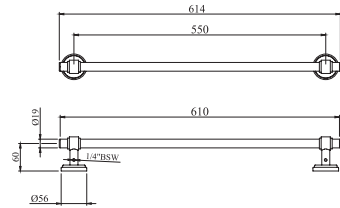

ACT-GLD-8841 Tumbler Holder

ACT-GLD-8861 Double Coat Hook

ACT-GLD-8891 Robe Hook

By  **ESSCO**
Bath fittings since 1960

AEC-ESS-1111 Towel Rail 550 mm

AEC-ESS-1111B Towel Rail 400 mm

AEC-ESS-1121 Towel Ring