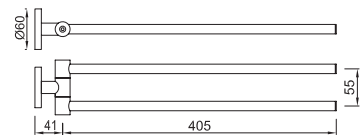

DUO-CHR-62761 Double Swivel Coat Hook

By **Jaquar**

Continental

ACN-CHR-1101N Towel Rail 300 mm Long

ACN-CHR-1111BNM Towel Rail 450 mm Long

ACN-CHR-1111NM Towel Rail 600 mm Long

ACN-CHR-1115N Swivel Towel Holder Twin Type