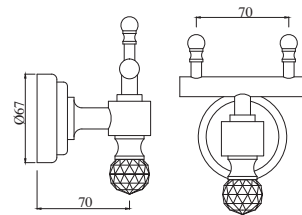

AHS-CHR-1581 Towel Shelf with Lower Hanger (Stainless Steel)

Hotelier

AHS-CHR-1581H Towel Shelf with Lower Hanger (Stainless Steel) with Hooks

Rendezvous Crystal Collection

ACT-GLD-8881B Towel Shelf 450 mm Long

ACT-GLD-8871 Glass Shelf 550 mm Long

ACT-GLD-8811 Towel Rail 600 mm Long

ACT-GLD-8833 Soap Dish

ACN-GLD-8851 Toilet Paper Holder

Rendezvous Crystal Collection

ACT-GLD-8881 Towel Shelf 600 mm Long

ACT-GLD-8821 Towel Ring

ACT-GLD-8841 Tumbler Holder

ACT-GLD-8861 Double Coat Hook

ACT-GLD-8891 Robe Hook

By  **ESSCO**
Bath fittings since 1960

AEC-ESS-1111 Towel Rail 550 mm

AEC-ESS-1111B Towel Rail 400 mm

AEC-ESS-1121 Towel Ring