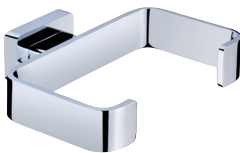

QUA-CHR-61755 Spare Toilet Paper Holder